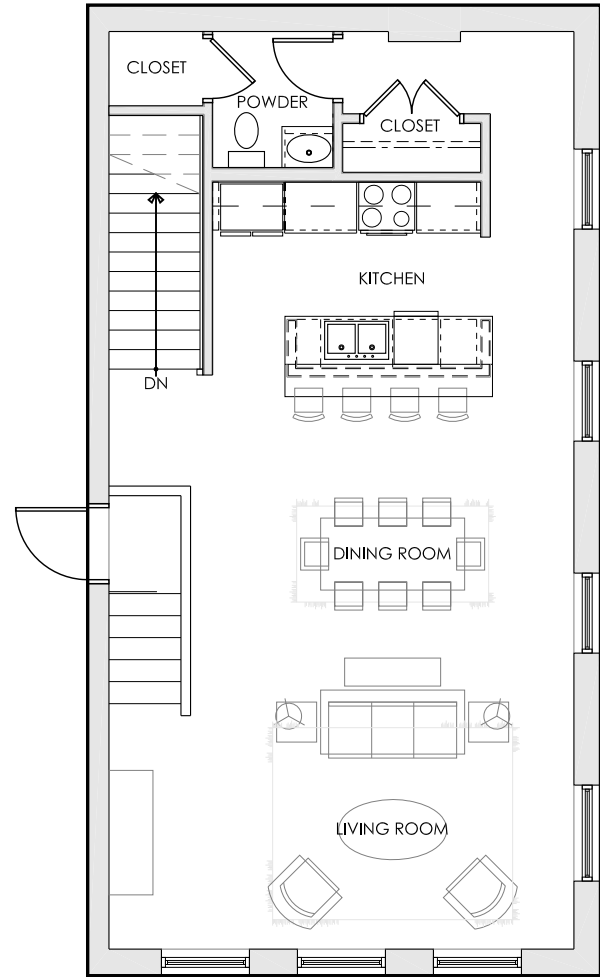

LOWER LEVEL

UPPER LEVEL

HOTEL ROYAL - UNIT 203

SCALE: 1/8" = 1'-0"

1,330 SF